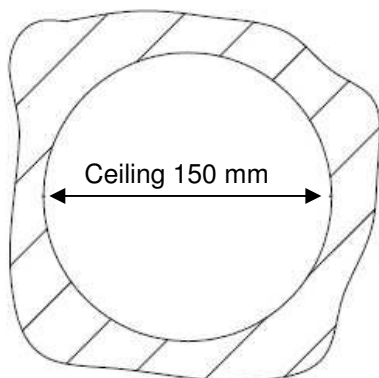

10W LED 6 Inch Downlight

GS60 Series

Feature:

- Low energy consumption
- No UV, IR and mercury
- Long lifespan
- No flicking and FR interference
- No delay on start
- Aluminum heat sink

Order Information:

Part Number	Color Temperature (°K)	View Angle(°)	CRI (%)	Luminous (lm)
	Typical			Typical
GS60DL10-001-VA5-TL01	6000 ±300	90	70	800 ±10%
GS60DL10-001-VA1-TL01	3000 ±200	90	70	700 ±10%

Cut-Out Dimensions :

Mechanical:

Parameter	Rating
Case	Aluminum
Lens	Fog type
Weight	150 g

Environmental:

Parameter	Rating
Relative Humidity	5~90%
Operating Temperature	0~50°C
Storage Temperature	-20~60°C

Power supply:

Parameter	Rating
Input Voltage	AC 100-240V
Power Consumption	10W ±10%
Power Factor	>0.9